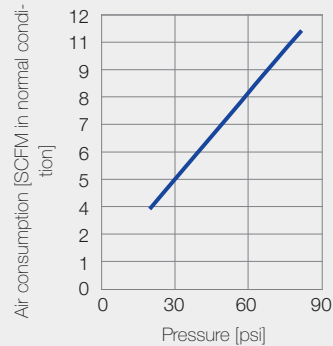

Mini multi-channel round jet nozzles for air

Series 600.388.30

Features:

- Powerful, solid air stream for large distances
- Compact design
- Low noise level
- Reduced air consumption
- Particularly suitable for difficult-to-reach locations

Applications:

- Targeted blowing off and blowing out (e.g. in connection with a compressed air gun)

Series 600.388.30

Cost savings and noise reduction

Cost savings

Noise reduction

Technical data

Connection	G	Dimensions [in]				Weight [lbs]
		L ₁	L ₂	Ø D	Hex	
AA	1/8 BSPP	1.71	0.31	0.31	12	0.03
BA	1/8 NPT	1.73	0.26	0.31	12	0.03
HG	M12 x 1.25	1.71	0.31	0.31	20	0.04

Ordering number				
Type	Material number	Connection		
	Brass, POM	1/8 BSPP	1/8 NPT	M12 x 1.25
600.388.30	●	AA	BA	HG

Ordering Type + Code = Ordering no.
example: 600.388.30 + BA = 600.388.30.BA

Assembly accessories can be found in Chapter 12 "Accessories".