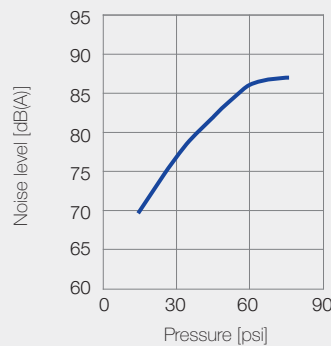

Mini multi-channel round jet nozzles for air

Series 600.388.30

Features:

- Powerful, solid air stream for large distances
- Compact design
- Low noise level
- Reduced air consumption
- Particularly suitable for difficult-to-reach locations

Applications:

- Targeted blowing off and blowing out (e.g. in connection with a compressed air gun)

Series 600.388.30

Cost savings and noise reduction

Cost savings

Noise reduction

Technical data

Connection	G	Dimensions [in]				Weight [lbs]
		L ₁	L ₂	Ø D	Hex	
AA	1/8 BSPP	1.71	0.31	0.31	12	0.03
BA	1/8 NPT	1.73	0.26	0.31	12	0.03
HG	M12 x 1.25	1.71	0.31	0.31	20	0.04

Ordering number				
Type	Material number	Connection		
	Brass, POM	1/8 BSPP	1/8 NPT	M12 x 1.25
600.388.30	●	AA	BA	HG

Ordering Type + Code = Ordering no.
example: 600.388.30 + BA = 600.388.30.BA

Assembly accessories can be found in Chapter 12 "Accessories".