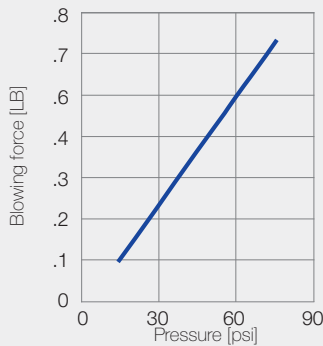

Mini multi-channel round jet nozzles for air

Series 600.388.30

Features:

- Powerful, solid air stream for large distances
- Compact design
- Low noise level
- Reduced air consumption
- Particularly suitable for difficult-to-reach locations

Applications:

- Targeted blowing off and blowing out (e.g. in connection with a compressed air gun)

Series 600.388.30

Cost savings and noise reduction

Cost savings

Noise reduction

Technical data

Connection	G	Dimensions [in]				Weight [lbs]
		L ₁	L ₂	Ø D	Hex	
AA	1/8 BSPP	1.71	0.31	0.31	12	0.03
BA	1/8 NPT	1.73	0.26	0.31	12	0.03
HG	M12 x 1.25	1.71	0.31	0.31	20	0.04

Ordering number				
Type	Material number	Connection		
	Brass, POM	1/8 BSPP	1/8 NPT	M12 x 1.25
600.388.30	●	AA	BA	HG

Ordering Type + Code = Ordering no.
example: 600.388.30 + BA = 600.388.30.BA

Assembly accessories can be found in Chapter 12 "Accessories".