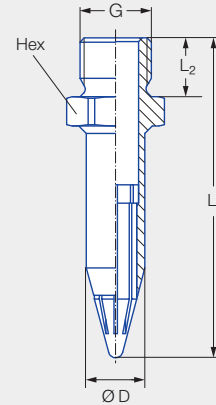

Mini multi-channel round jet nozzles for air

Series 600.388.30

Features:

- Powerful, solid air stream for large distances
- Compact design
- Low noise level
- Reduced air consumption
- Particularly suitable for difficult-to-reach locations

Applications:

- Targeted blowing off and blowing out (e.g. in connection with a compressed air gun)

Series 600.388.30

Cost savings and noise reduction

Cost savings

Noise reduction

Technical data

Connection	G	Dimensions [in]				Weight [lbs]
		L ₁	L ₂	Ø D	Hex	
AA	1/8 BSPP	1.71	0.31	0.31	12	0.03
BA	1/8 NPT	1.73	0.26	0.31	12	0.03
HG	M12 x 1.25	1.71	0.31	0.31	20	0.04

Ordering number				
Type	Material number	Connection		
	Brass, POM	1/8 BSPP	1/8 NPT	M12 x 1.25
600.388.30	●	AA	BA	HG

Ordering Type + Code = Ordering no.
example: 600.388.30 + BA = 600.388.30.BA

Assembly accessories can be found in Chapter 12 "Accessories".